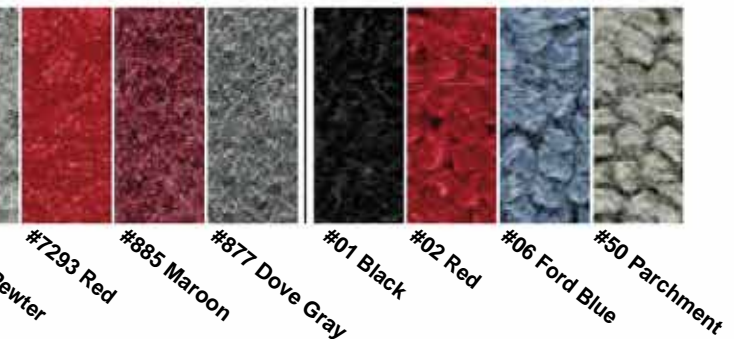

CUTPILE COLORS

LOOP COLORS

HUNDREDS MORE CUSTOM AND ORIGINAL EQUIPMENT COLORS AVAILABLE - CALL FOR MORE INFORMATION!

VINYL FLOORING

- Great alternative to carpet for rugged, dirty environments.
- Easy to clean and virtually maintenance-free.
- Moldable Vinyl is a material called Vinyl Alloy. It is a proprietary blend of Vinyl, Elastomers, and Fillers, which produces a tough calendared flooring surface.
- Vinyl is 99mil (+/- .005mil) thick and weighs .65-.76 pounds per square foot.
- Vinyl is an alternative material available for most Trucks, Jeeps, SUVs, Vans, and a limited number of Cars.
- Vinyl width is 76 inches - 80 inches depending on the color.
- Requires cutting / fitting. Not a 'drop-in' product. Call for information.
- Please call for pricing.