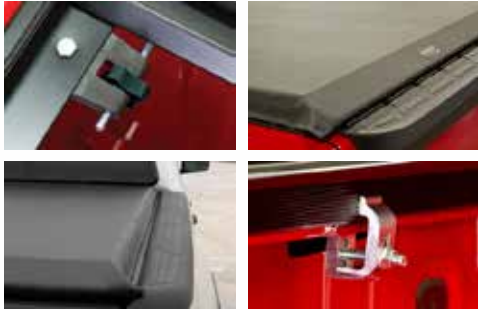

The TruXport is a smooth looking roll-up cover with quality features at an economical price. The TruXport is easy to operate with pre-set tension control and bows that conveniently roll up within the cover. TruXport features an industrial hook-and-loop system that is superior to its competition.

5 YEAR WARRANTY

OVER-THE-RAIL MOUNTING SYSTEM

PRE-SET TENSION CONTROL

INDUSTRIAL HOOK & LOOP SYSTEM

ROLL UP TONNEAU COVERS

ACCESS ORIGINAL ROLL UP COVER

- Covers feature textured, double coated commercial grade reinforced vinyl.
- Covers remain flexible at -40*, won't shrink in heat and resist fading against sunlight.
- XT-Dial™ tension adjuster gives perfect tension control. No tools - No hassle.
- Premium straps feature cab guard design that prevents cover from rubbing on cab.
- Super tough nylon straps secure the rolled up cover.
- 69-degree angle side rails.