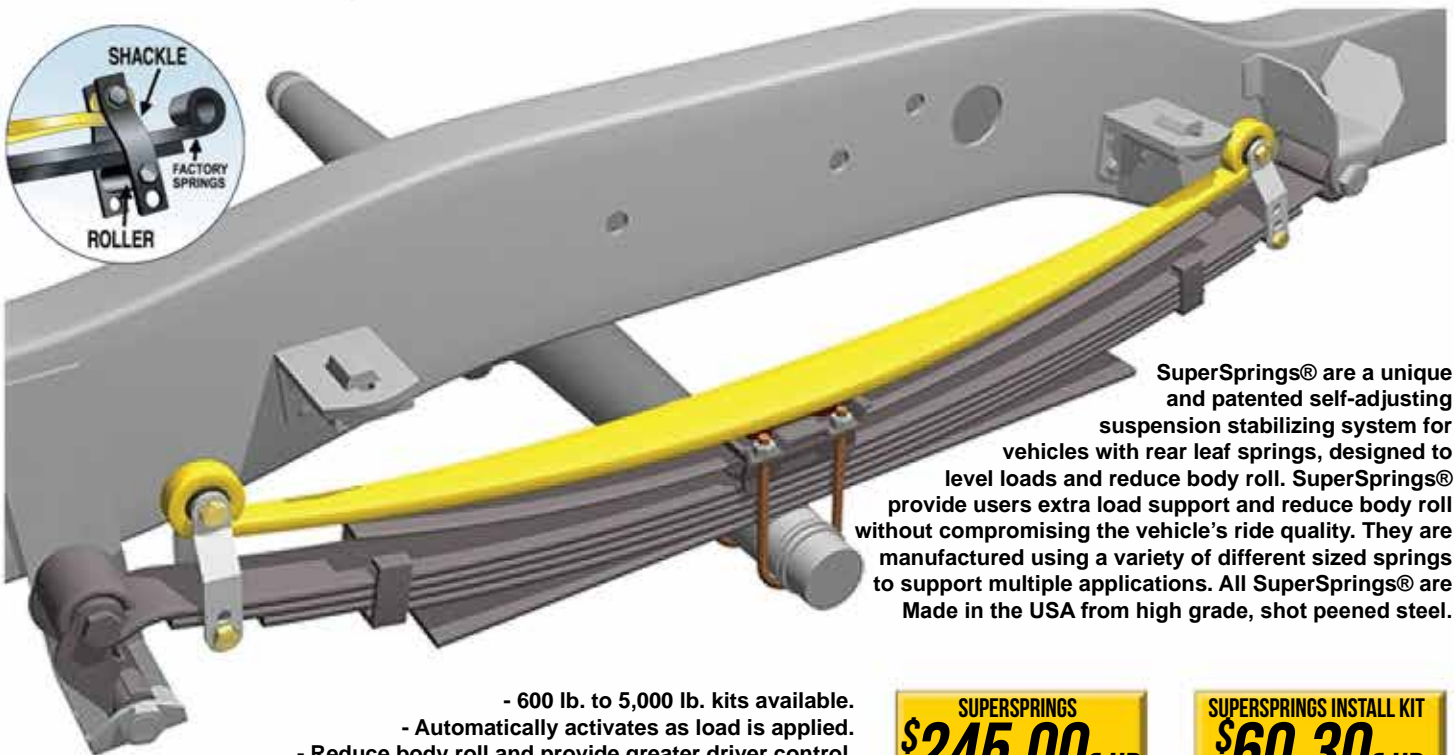

SuperSprings®
International, Inc.

SUPERSPRINGS LOAD ASSIST SPRINGS

SuperSprings® are a unique and patented self-adjusting suspension stabilizing system for vehicles with rear leaf springs, designed to level loads and reduce body roll. SuperSprings® provide users extra load support and reduce body roll without compromising the vehicle's ride quality. They are manufactured using a variety of different sized springs to support multiple applications. All SuperSprings® are Made in the USA from high grade, shot peened steel.