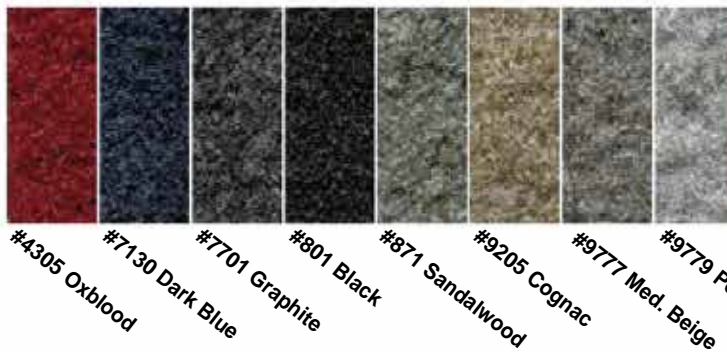

CUTPILE COLORS

LOOP COLORS

HUNDREDS MORE CUSTOM AND ORIGINAL EQUIPMENT COLORS AVAILABLE - CALL FOR MORE INFORMATION!

VINYL FLOORING

- Great alternative to carpet for rugged, dirty environments.
- Easy to clean and virtually maintenance-free.
- Moldable Vinyl is a material called Vinyl Alloy. It is a proprietary blend of Vinyl, Elastomers, and Fillers, which produces a tough calendared flooring surface.
- Vinyl is 99mil (+/- .005mil) thick and weighs .65-.76 pounds per square foot.
- Vinyl is an alternative material available for most Trucks, Jeeps, SUVs, Vans, and a limited number of Cars.
- Vinyl width is 76 inches - 80 inches depending on the color.
- Requires cutting / fitting. Not a 'drop-in' product. Call for information.
- Please call for pricing.