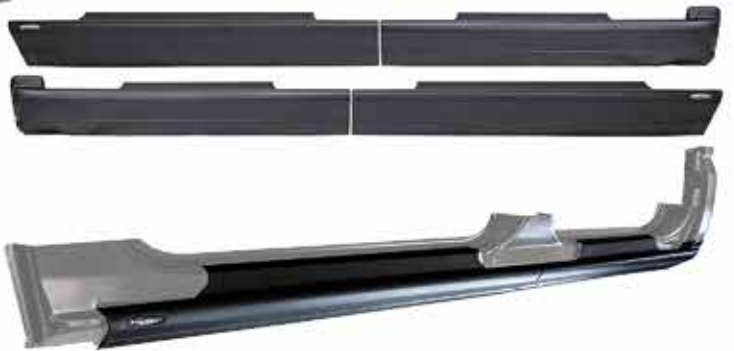

BUSHWACKER

TRAIL ARMOR ROCKER COVERS

Bushwacker Trail Armor Rocker Covers protect your rockers from the nicks, scratches, and dings that come with using your vehicle for what it's made for, and cover up rust or previous damage. Protect your truck from anything you can throw at it while on the trail. All while adding personal style and showing it off wherever you go. Every Bushwacker Trail Armor Rocker Cover is CAD-engineered for a perfect fit. They come with an OE matte black textured finish and 100% UV protection, and are backed by a Limited Lifetime Warranty. Protect your rockers, cover up unsightly rust, and personalize your truck with Bushwacker Trail Armor Rocker Covers.

ROCKER COVERS
$189.99
PAIR

Chevrolet/GMC	Part #
14-17 Silv/Sierra Crew Cab.....	B14065
07-13 Silv/Sierra Crew Cab.....	CALL
07-13 Silv/Sierra Extended Cab.....	CALL
99-06 Silv/Sierra Crew Cab.....	B14067
99-06 Silv/Sierra Extended Cab.....	B14068
Ford	
15-17 F150 Super Crew.....	B14066
99-16 F250/F350 Crew Cab.....	B14063
Dodge	
09-17 Ram Crew Cab.....	B14064
Jeep	
07-16 Wrangler 2-Door.....	B14011
07-16 Wrangler 4-Door.....	B14012

More Applications Coming!
Call For More Details On Availability!

BEFORE