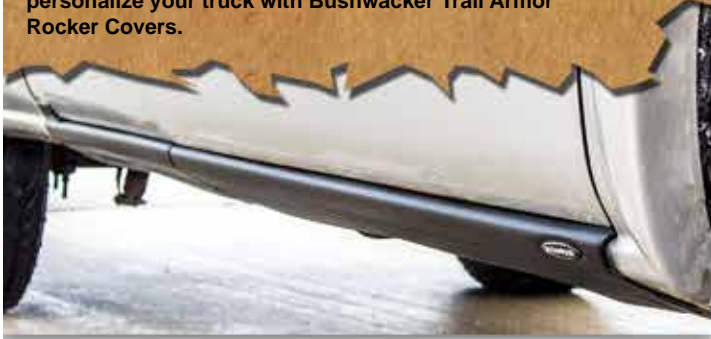

BUSHWACKER

TRAIL ARMOR ROCKER COVERS

Bushwacker Trail Armor Rocker Covers protect your rockers from the nicks, scratches, and dings that come with using your vehicle for what it's made for, and cover up rust or previous damage. Protect your truck from anything you can throw at it while on the trail. All while adding personal style and showing it off wherever you go. Every Bushwacker Trail Armor Rocker Cover is CAD-engineered for a perfect fit. They come with an OE matte black textured finish and 100% UV protection, and are backed by a Limited Lifetime Warranty. Protect your rockers, cover up unsightly rust, and personalize your truck with Bushwacker Trail Armor Rocker Covers.

ROCKER COVERS
$189.99
PAIR

Chevrolet/GMC	Part #
14-17 Silv/Sierra Crew Cab.....	B14065
07-13 Silv/Sierra Crew Cab.....	CALL
07-13 Silv/Sierra Extended Cab.....	CALL
99-06 Silv/Sierra Crew Cab.....	B14067
99-06 Silv/Sierra Extended Cab.....	B14068
Ford	
15-17 F150 Super Crew.....	B14066
99-16 F250/F350 Crew Cab.....	B14063
Dodge	
09-17 Ram Crew Cab.....	B14064
Jeep	
07-16 Wrangler 2-Door.....	B14011
07-16 Wrangler 4-Door.....	B14012

More Applications Coming!
Call For More Details On Availability!

BEFORE